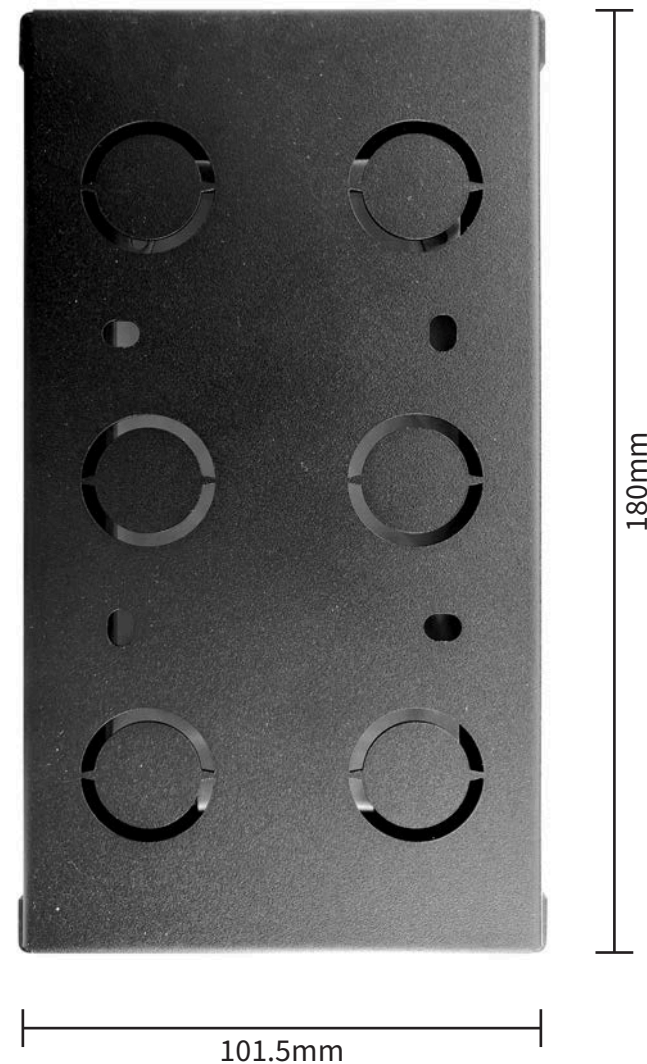

**R20AF Intercom
flush mounting back box**

120mm

190mm

FRONT

50mm

55.5mm

SIDE

101.5mm

180mm

REAR